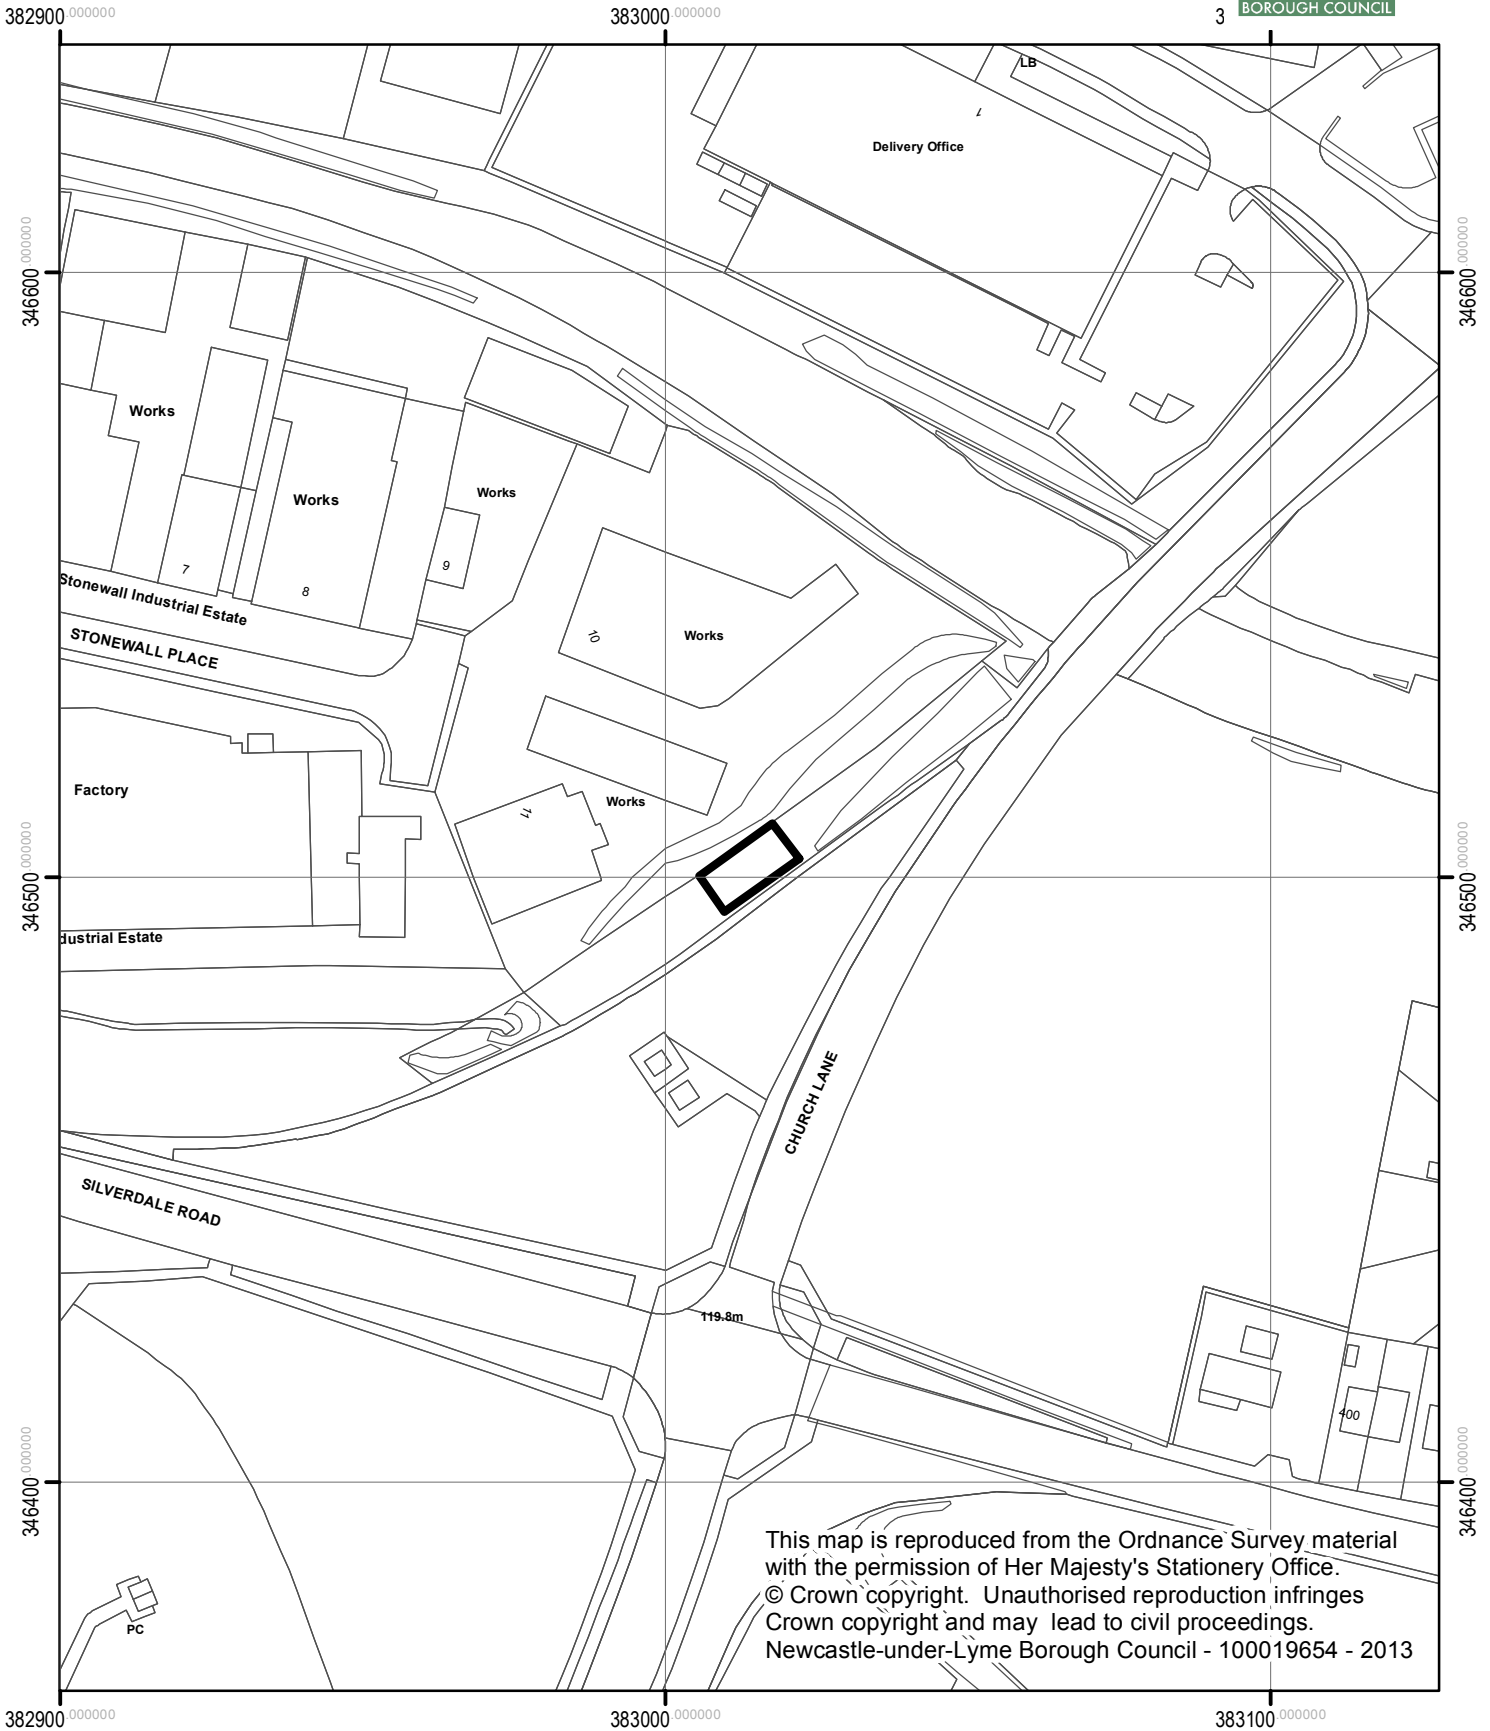

17/00312/DEEM 3
Corner of Church Lane
and Silverdale Road

This map is reproduced from the Ordnance Survey material with the permission of Her Majesty's Stationery Office.
© Crown copyright. Unauthorised reproduction infringes Crown copyright and may lead to civil proceedings.
Newcastle-under-Lyme Borough Council - 100019654 - 2013